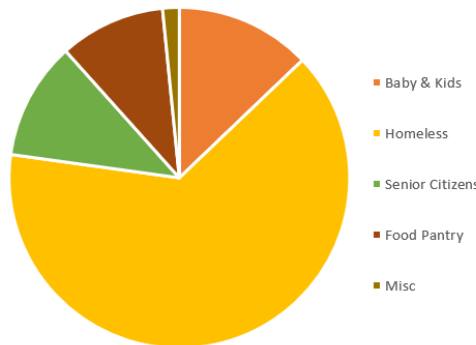

2019 Gratitude Report

Our Mission: The Giving Tree is dedicated to the charitable education of children. Inspiring today's youth to recognize the needs in the community and the positive results of helping others.

6,050 youth ages 5-16,
participated in Giving Tree events.

What we do:

We provide educational 'giving' opportunities through hands-on experiences.

170 nonprofit
organizations
benefited

Who our youth are helping: