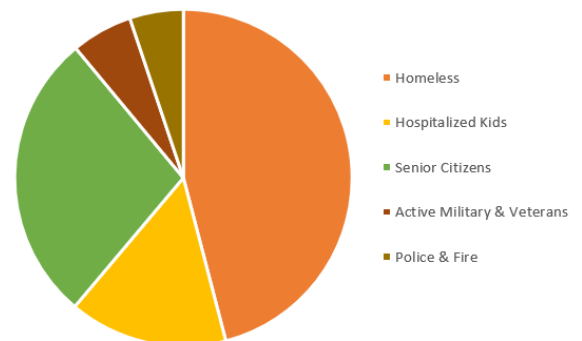

6,050 youth ages 5-16,
participated in Giving Tree events.

What we do:

We provide educational 'giving' opportunities through hands-on experiences.

170 nonprofit
organizations
benefited

Who our youth are helping:

Educate...

4,289 Service hours
filled by area students in 2019

The Giving Tree delivered
28,811 gifts to
over 170 nonprofits in 2019.

Impact...

Cards of Encouragement benefiting:

Over
15,000
food assortments
have been assembled
by our Giving Tree
youth since 2002!